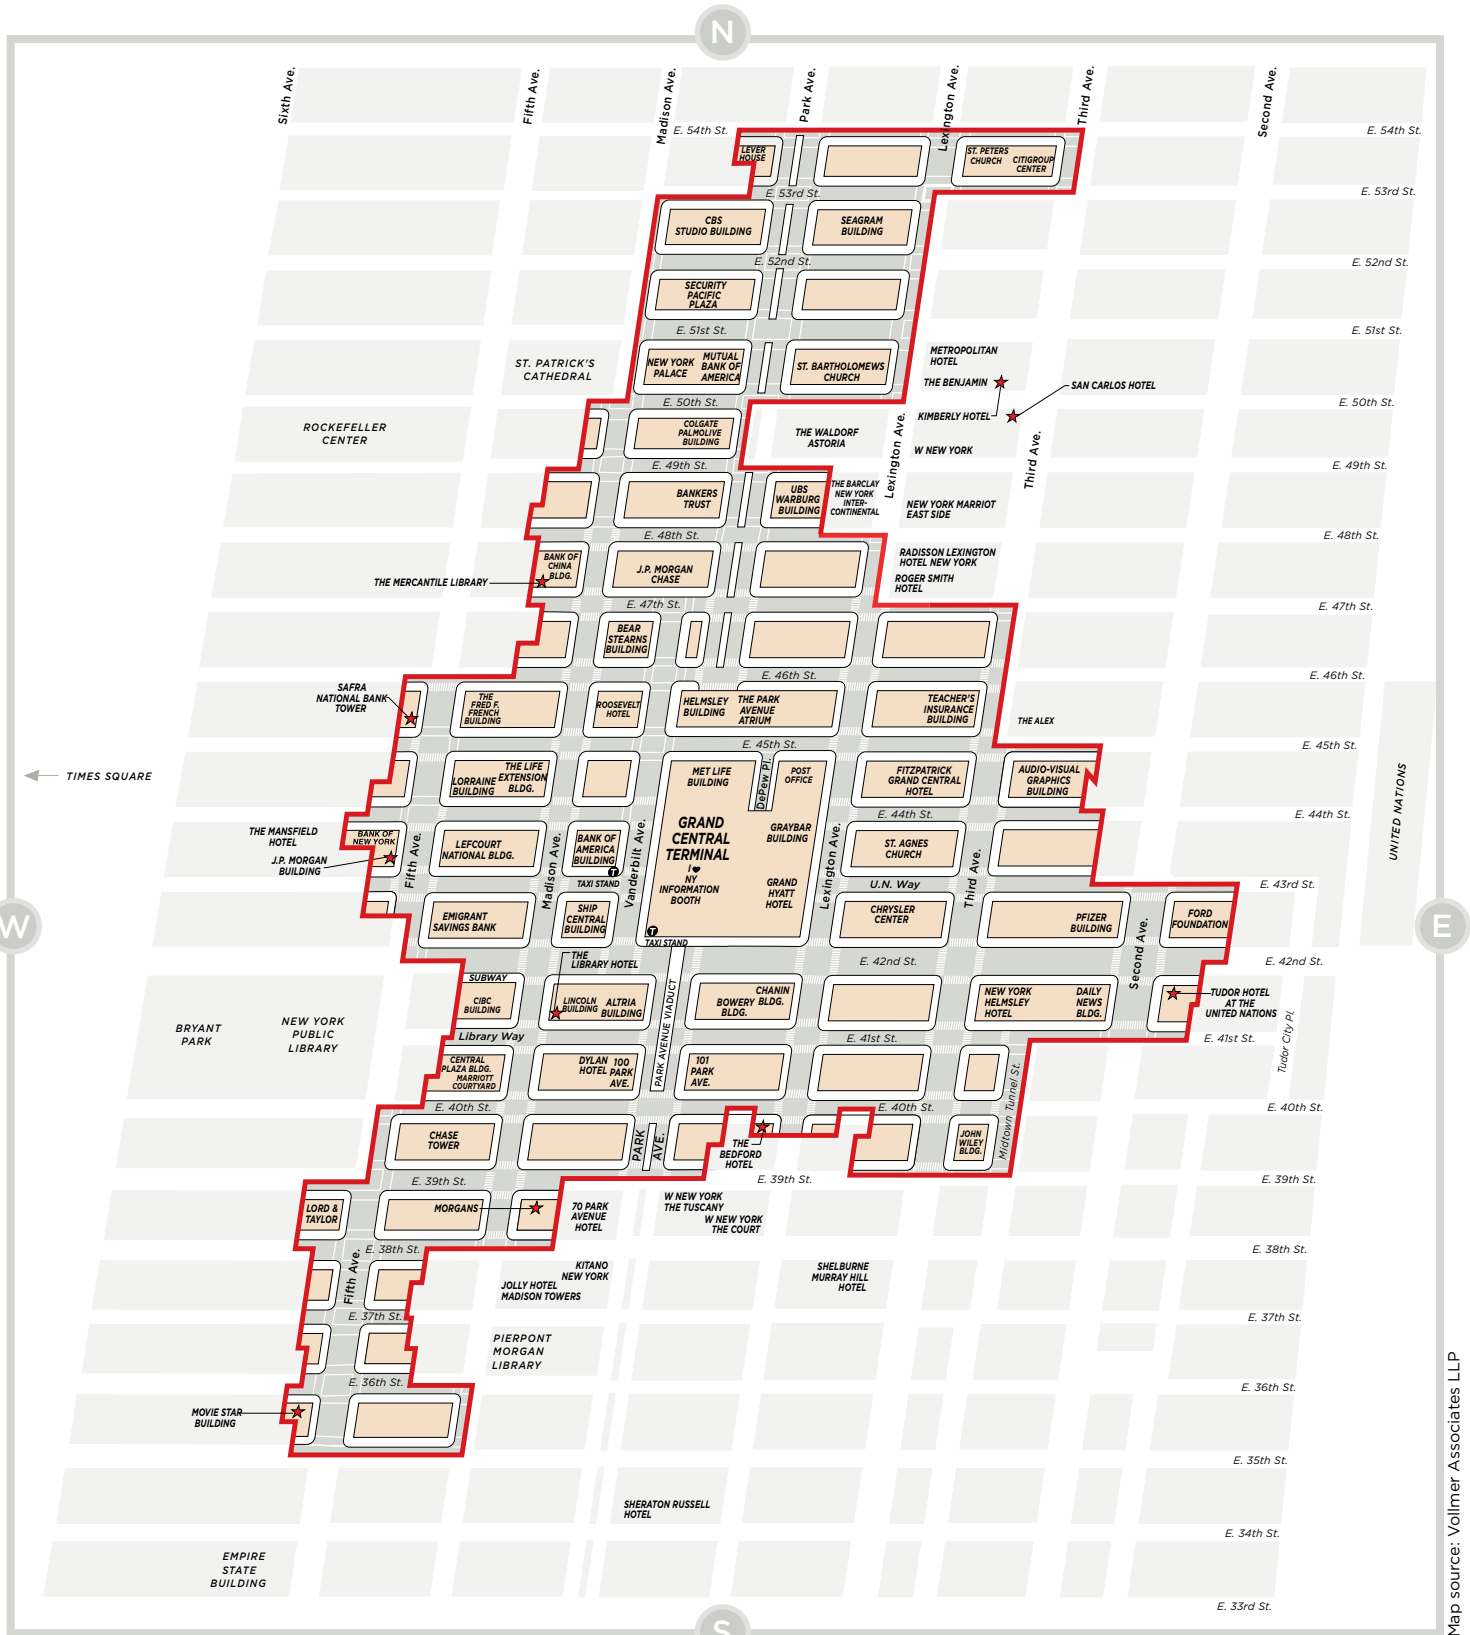

GRAND CENTRAL PARTNERSHIP Business Improvement District

NEIGHBORHOOD MAP

Map source: Vollmer Associates LLP

April 2008

Grand Central Partnership Inc.
122 East 42nd Street, Suite 601
New York, NY 10168
www.grandcentralpartnership.com